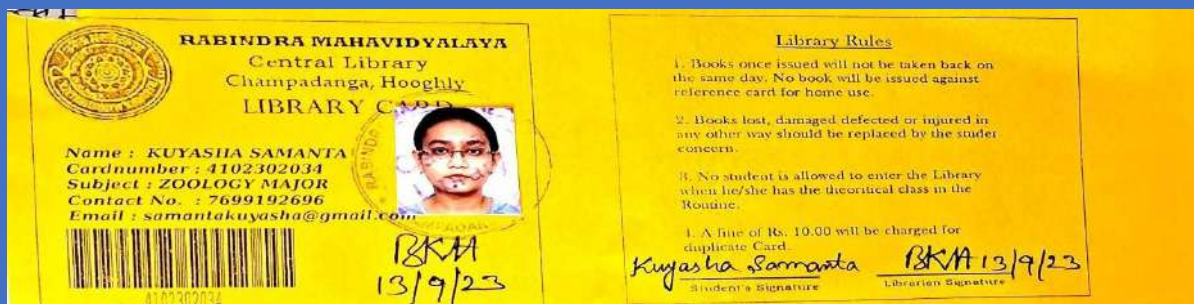

SAMPLE OF PATRON CARD