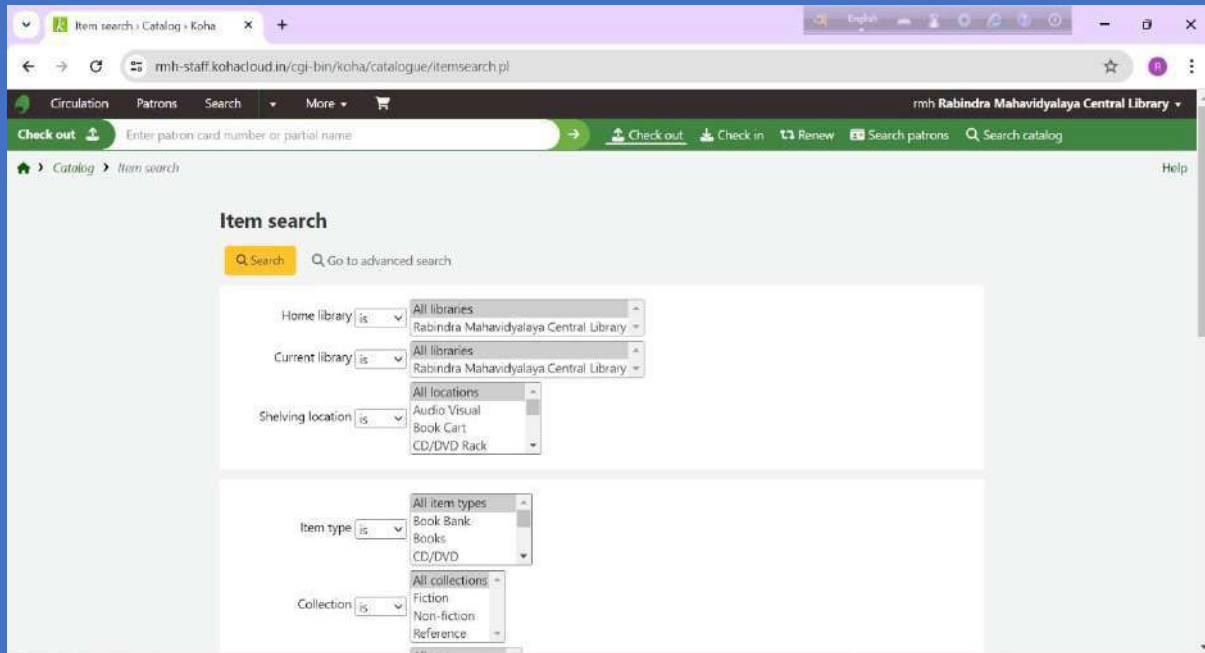

KOHA ITEM SEARCH MODULE