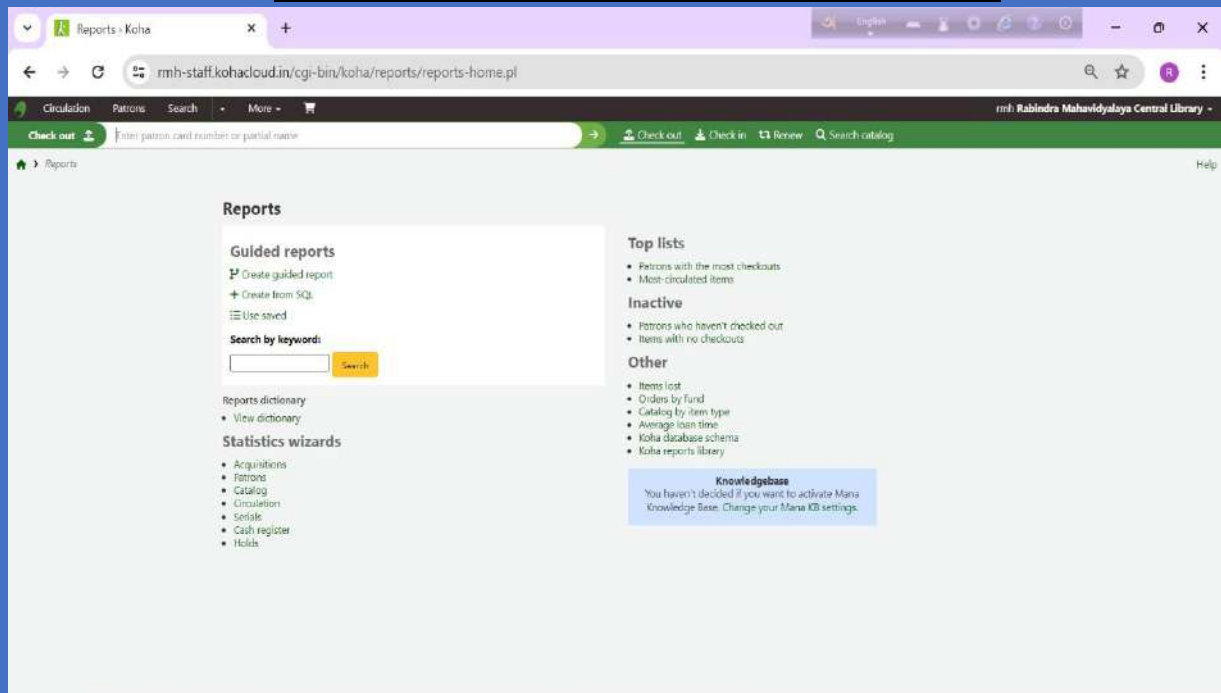

KOHA REPORT MODULE